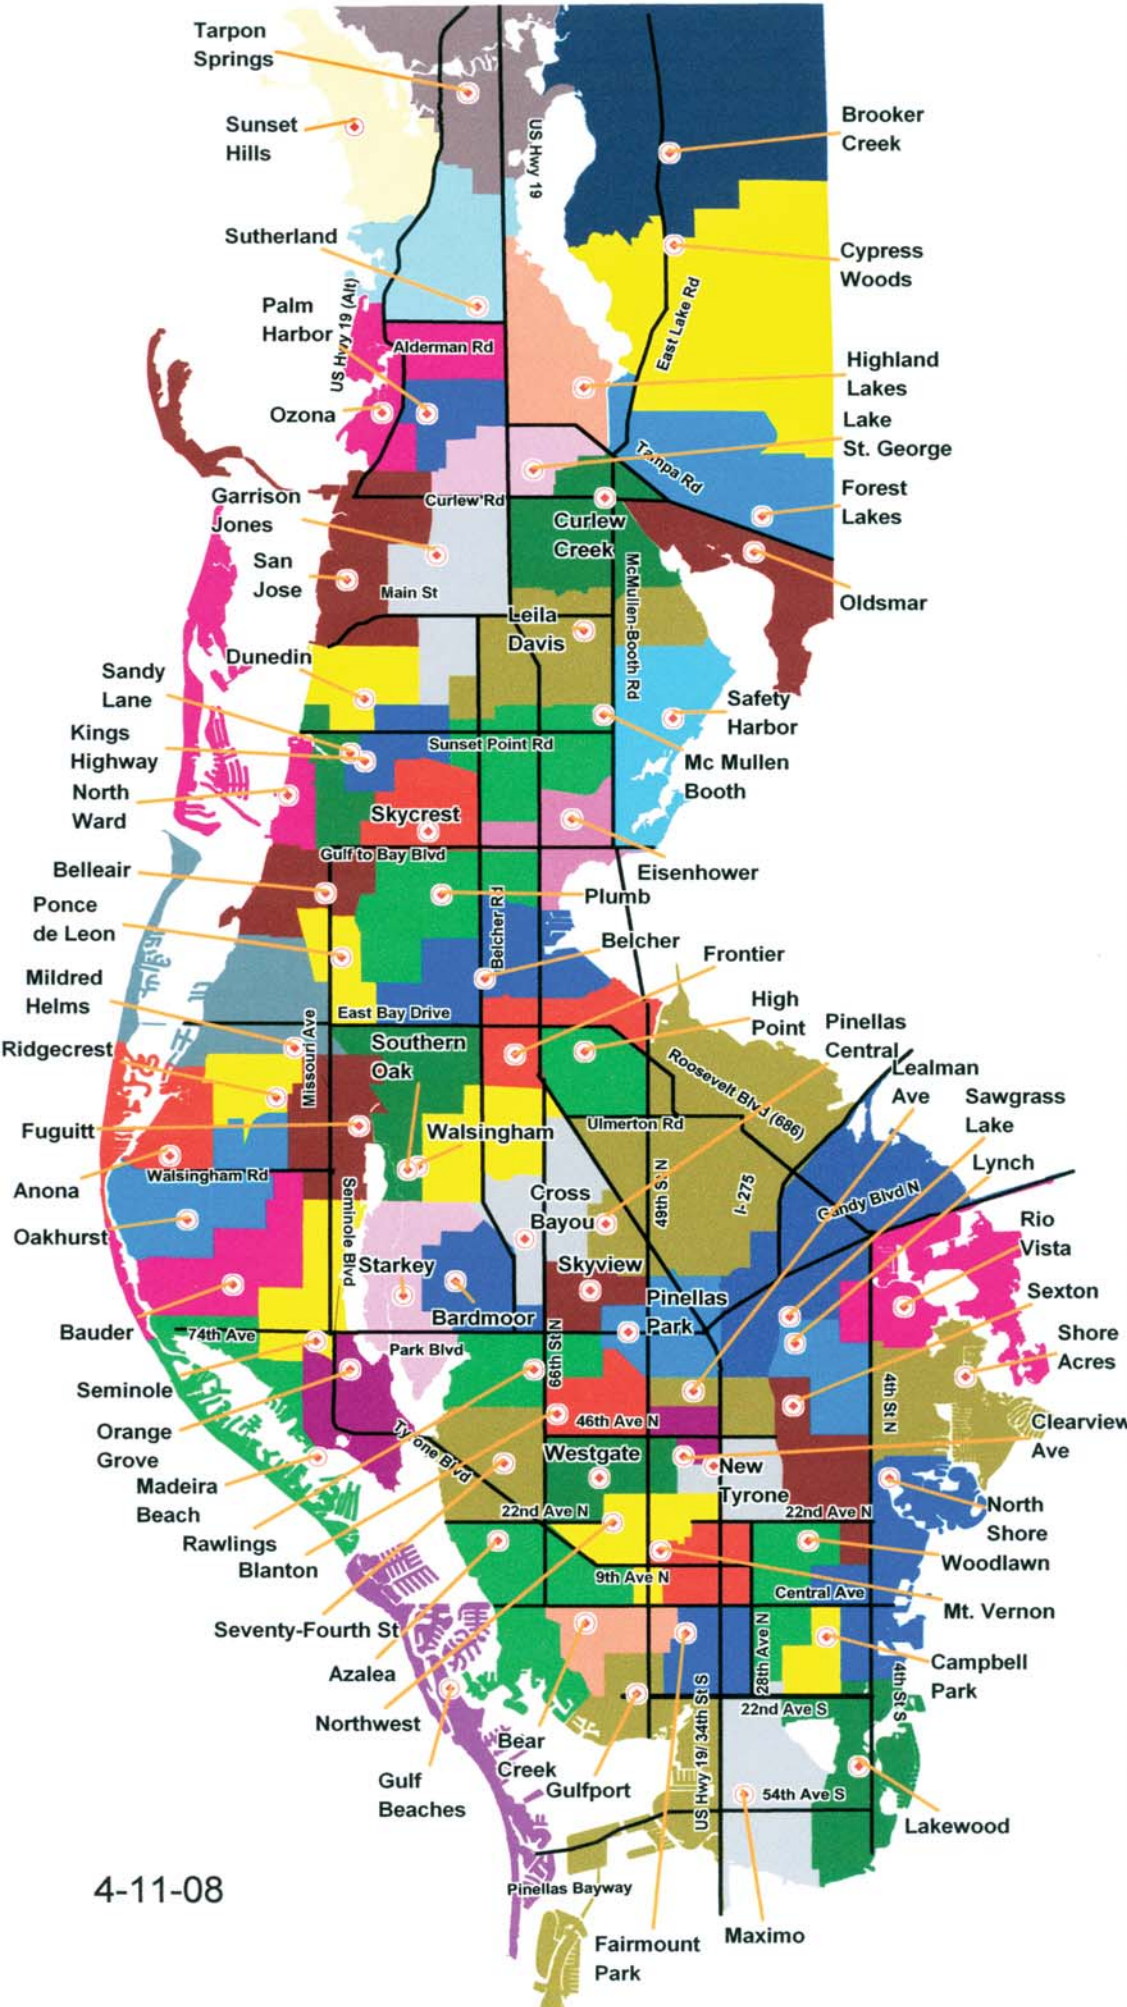

2008-09 Student Assignment Plan
Close to Home Elementary Schools

- Anona
- Azalea
- Bardmoor
- Bauder
- Bear Creek
- Belcher
- Belleair
- Blanton
- Brookers Creek
- Cypress Woods
- Highland Lakes
- Lake St. George
- Forest Lakes
- Oldsmar
- Curlew Creek
- Leila Davis
- Dunedin
- Eisenhower
- Fairmount Park
- Forest Lakes
- Frontier
- Fuguitt
- Garrison-Jones
- Gulf Beaches
- Gulfport*
- Highland Lakes
- High Point
- John Sexton
- Kings Highway
- Lake St. George
- Lakewood*
- Lealman Ave
- Lynch
- Madeira Beach
- Maximo*
- McMullen Booth
- Mildred Helms
- Mt. Vernon
- New Tyrone
- North Shore
- North Ward
- Northwest
- Oakhurst
- Oldsmar
- Orange Grove
- Ozona
- Palm Harbor
- Pinellas Central
- Pinellas Park
- Plumb
- Ponce de Leon
- Rawlings
- Ridgecrest
- Rio Vista
- Safety Harbor
- San Jose
- Sandy Lane
- Sawgrass Lake
- Seminole
- Seventy-Fourth St
- Shore Acres
- Skycrest
- Skyview
- Southern Oak
- Starkey
- Sutherland
- Tarpon Springs
- Walsingham
- Westgate
- Woodlawn

4-11-08

* Requires Enrollment in Magnet Program