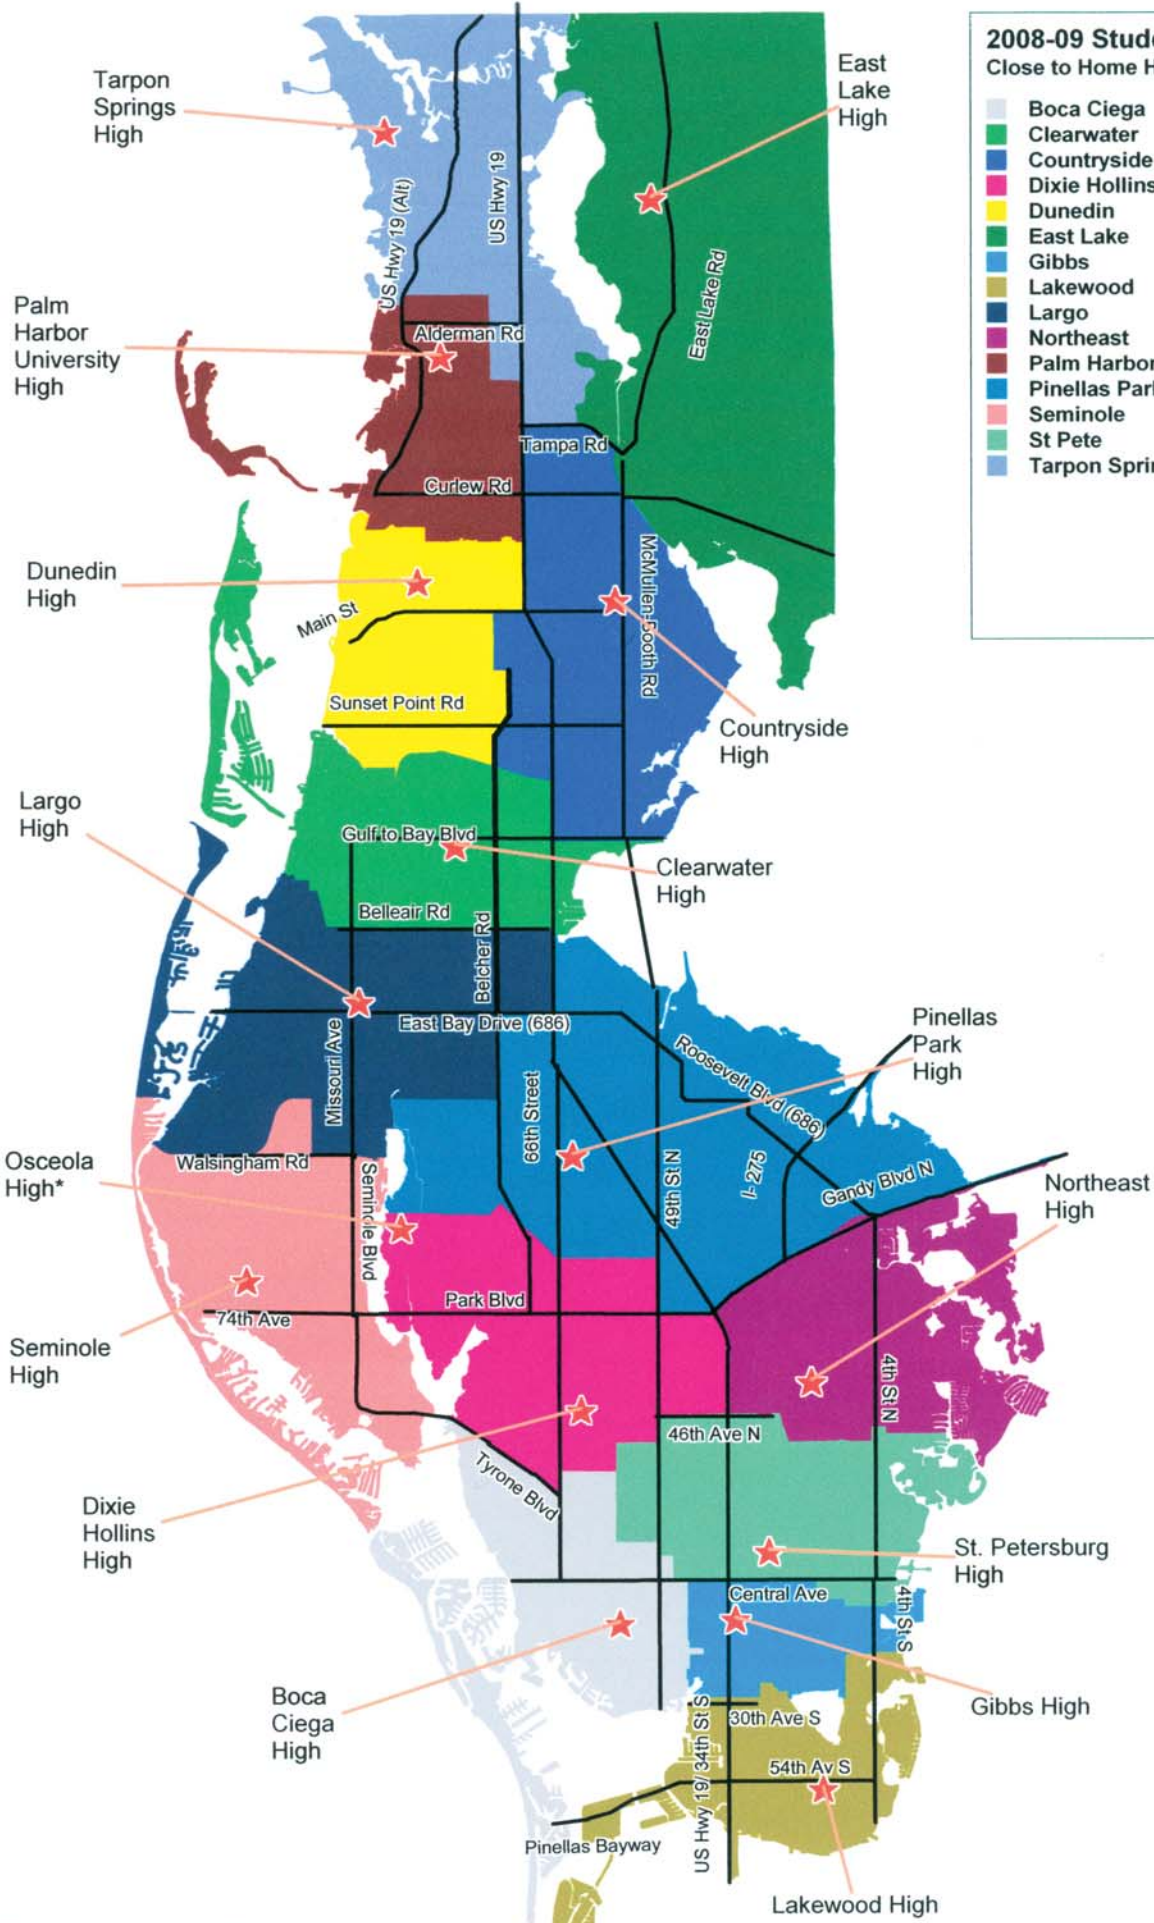

2008-09 Student Assignment Plan
Close to Home High Schools

- Boca Ciega
- Clearwater
- Countryside
- Dixie Hollins
- Dunedin
- East Lake
- Gibbs
- Lakewood
- Largo
- Northeast
- Palm Harbor
- Pinellas Park
- Seminole
- St Pete
- Tarpon Springs

*Osceola High Enrollment via Fundamental Application only